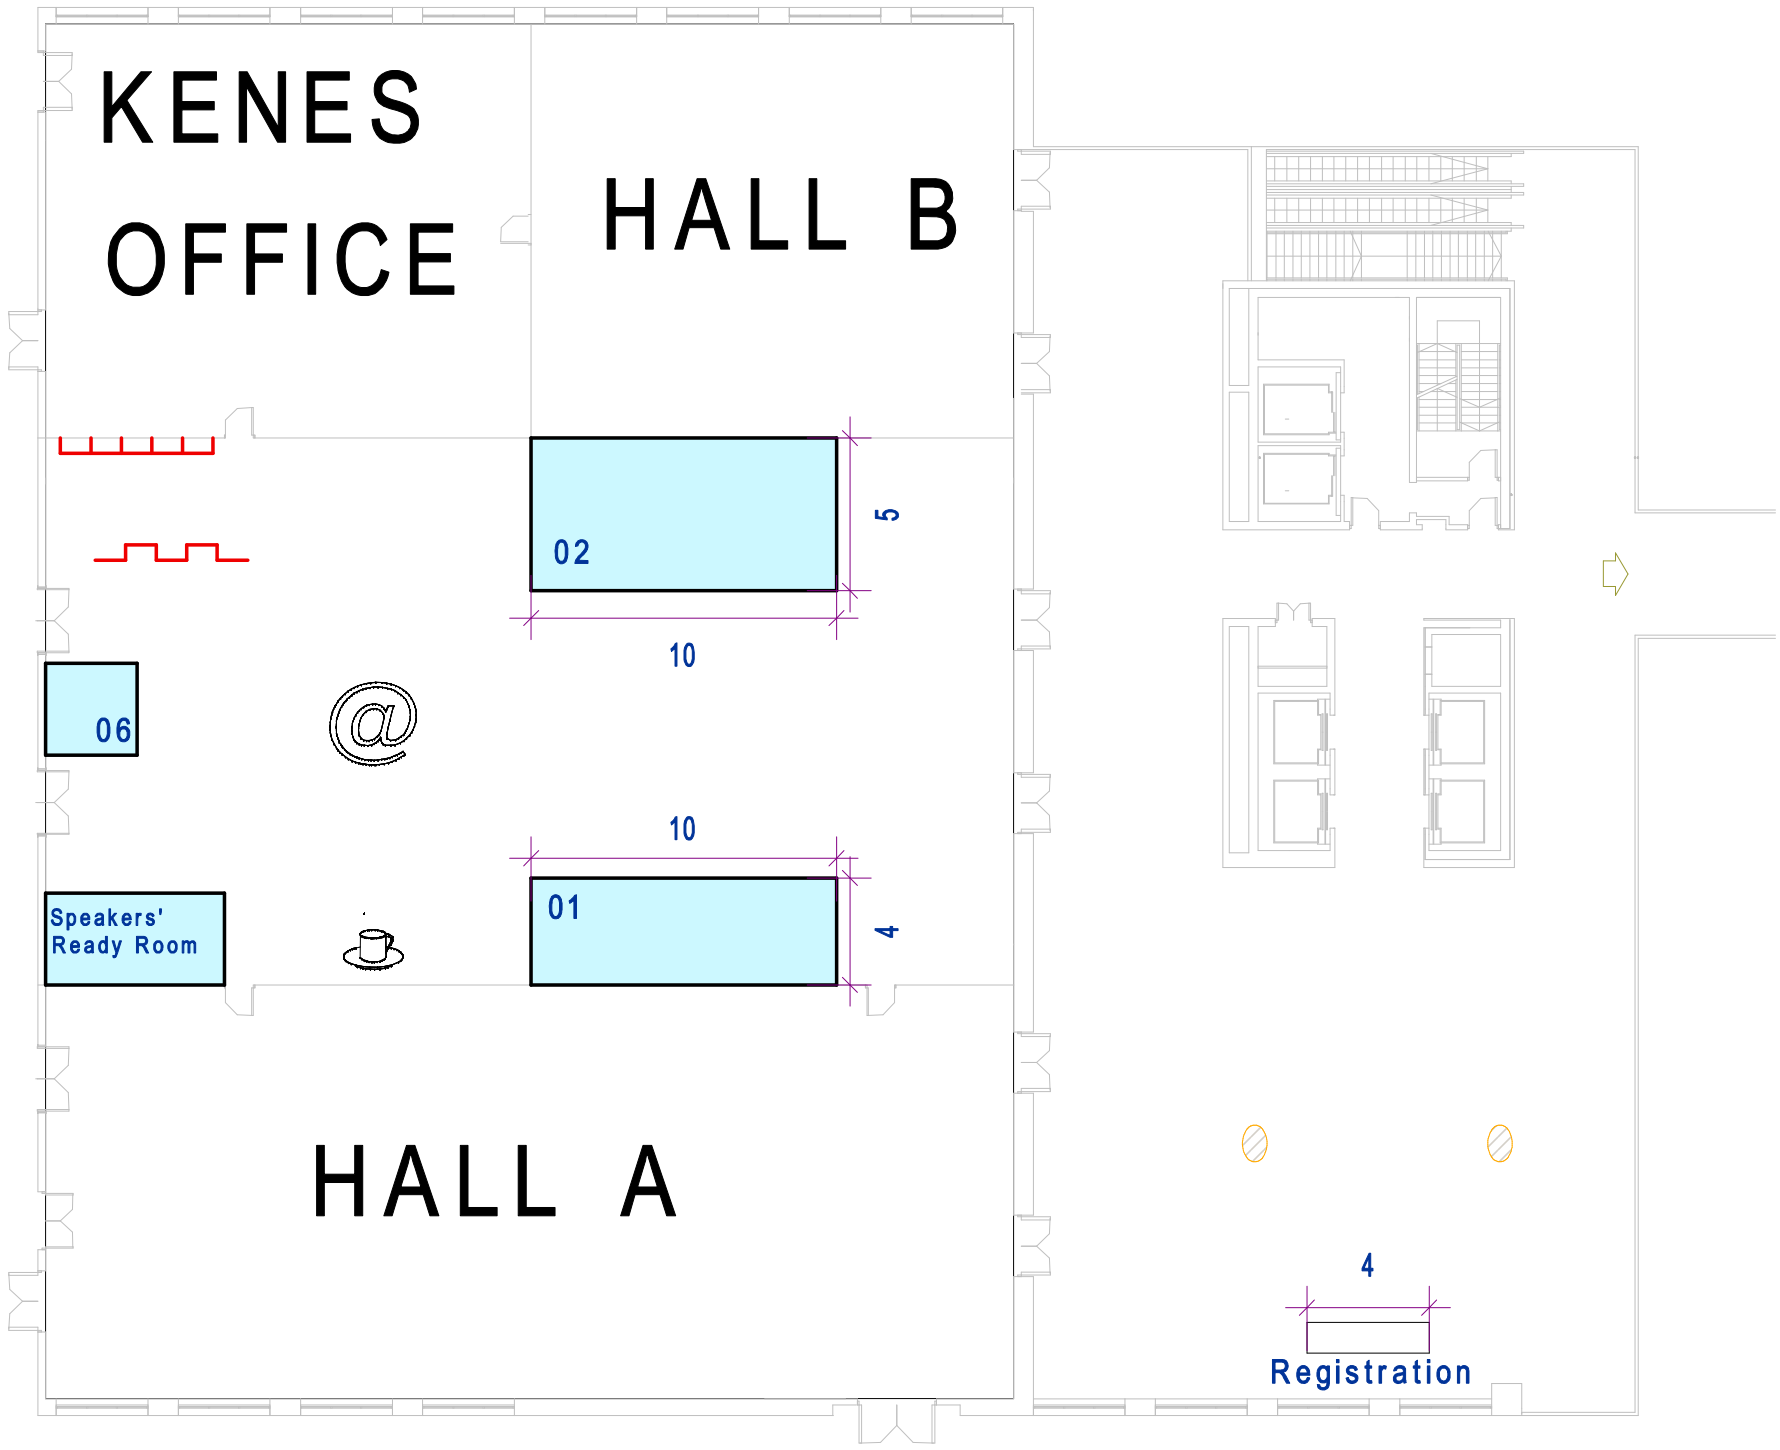

# Aging Male 2007 - Warsaw

**Legend**  
○ = Pillar

The build-Up Height Limitation is: 4 meters