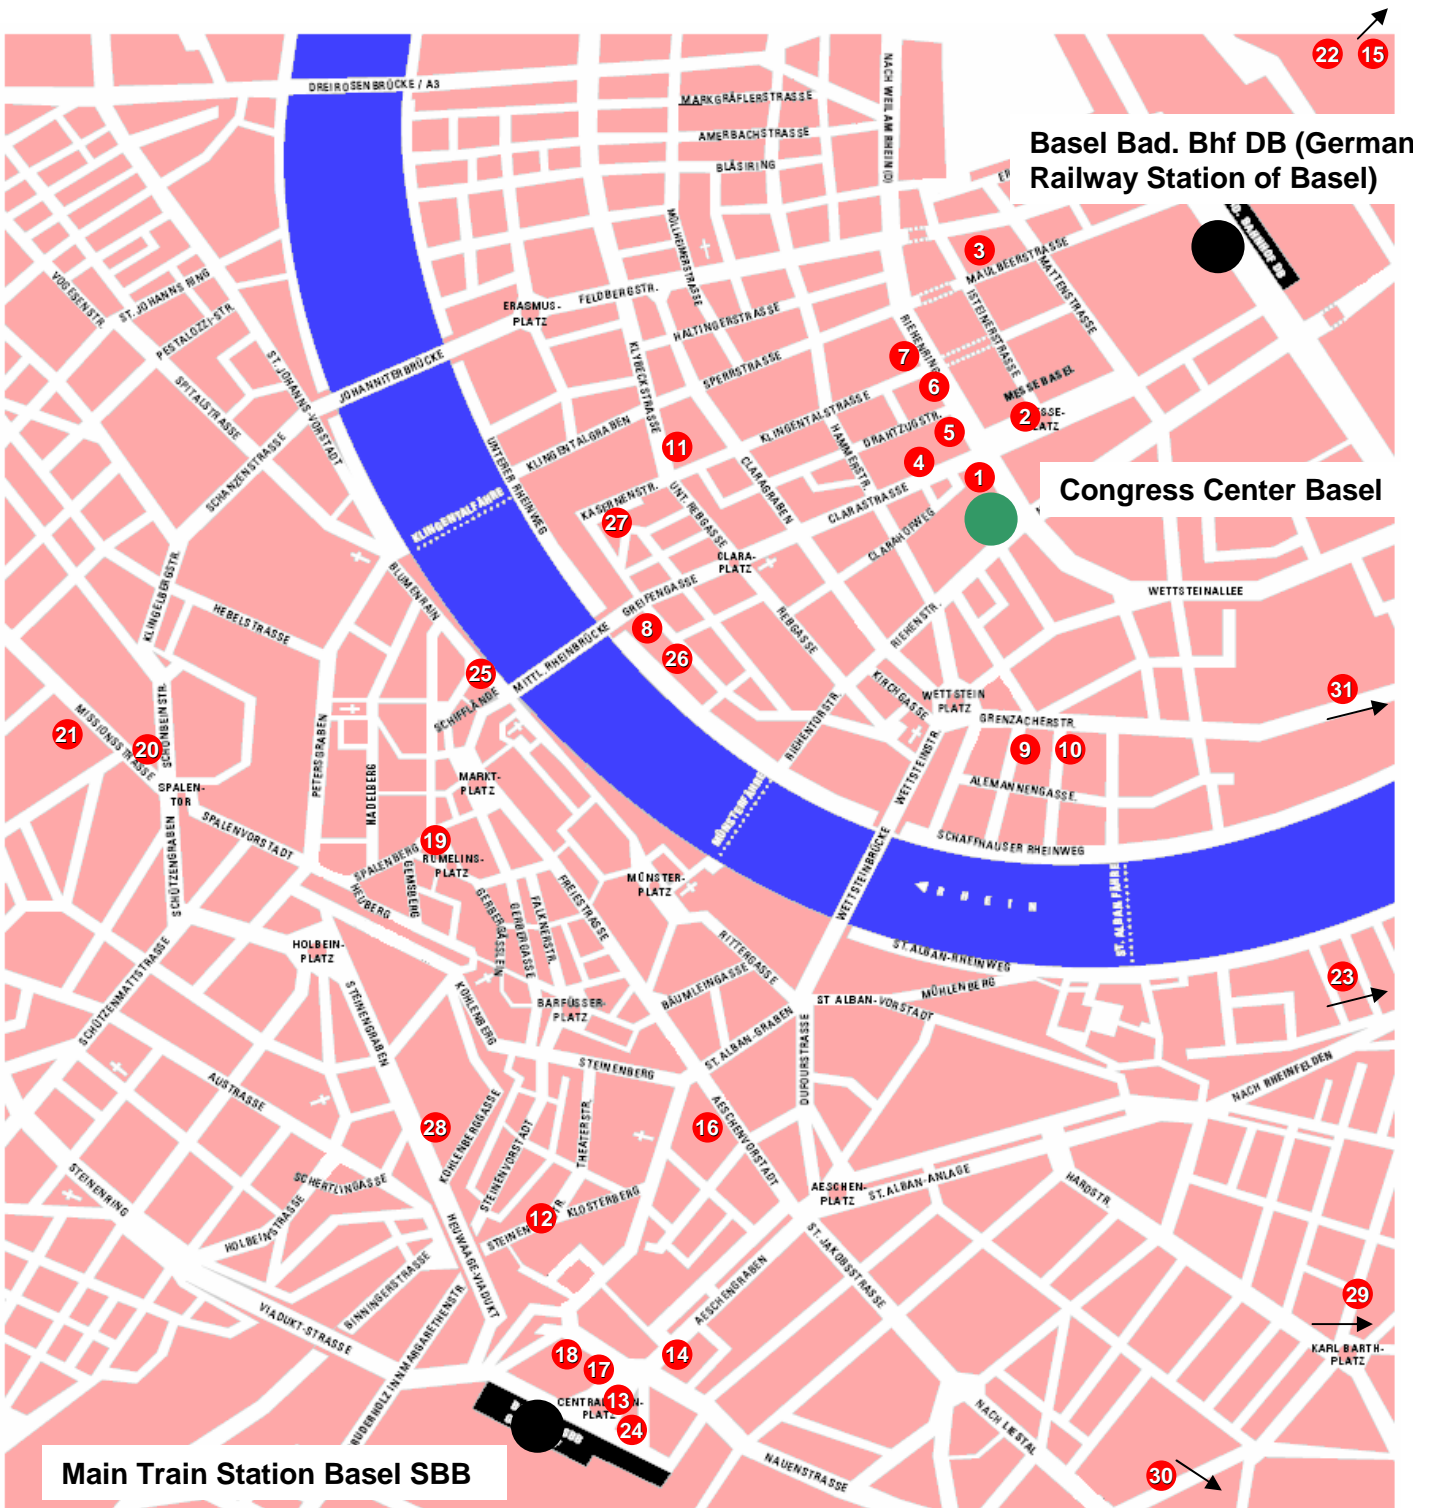

ESPID '06 – Hotels in Basel and Basel area

(with distance to Congress Center Basel)

- 1 Swissôtel Basel****, Messeplatz 25, 4058 Basel – next to Convention Center
- 2 Hotel Ramada Plaza****, Messeplatz 12, 4058 Basel – across the Convention Square, 1 minute walking distance
- 3 Novotel Basel*** (former Hotel Dorint), Schönaustrasse 25, 4058 Basel – 5 minutes walking distance
- 4 Mercure Hotel Europe****, Clarastrasse 43, 4058 Basel – 1 minute walking distance
- 5 Münchner Hof***, Riehenring 57, 4075 Basel – 1 minute walking distance
- 6 Hotel Alexander***, Riehenring 83/85, 4058 Basel – 1,5 minutes walking distance
- 7 Du Commerce***, Riehenring 91, 4058 Basel – 2 minutes walking distance
- 8 Merian am Rhein****, Rheingasse 2, 4005 Basel – 3 minutes by streetcar from station „Rheingasse“
- 9 Hotel Palazzo****, Grenzacherstrasse 6, 4058 Basel – 2 minutes by streetcar from station „Wettsteinplatz“
- 10 Hotel Wettstein***, Grenzacherstrasse 6, 4058 Basel - 2 minutes by streetcar from station „Wettsteinplatz“
- 11 Hotel Basilisk***, Klingentalstrasse 1, 4005 Basel – 5 minutes walking distance
- 12 Hotel Radisson SAS****, Steinentorstrasse 25, 4051 Basel – 11 minutes by streetcar from station „Heuwaage“
- 13 Hotel Victoria****, Centralbahnplatz 2-3, 4051 Basel – 9 minutes by streetcar from station „Bahnhof SBB“
- 14 Hotel Hilton****, Aeschengraben 31, 4051 Basel – 9 minutes streetcar from station „Bahnhof SBB“
- 15 Hotel Maximilian****, Hauptstrasse 435, 79576 Weil am Rhein (Germany), 20 minutes by cab
- 16 Hotel Drachen****, Aeschenvorstadt 24, 4010 Basel – 7 minutes by streetcar from station „Bankverein“
- 17 Hotel Euler***, Centralbahnplatz 24, 4001 Basel – 9 minutes by streetcar from station „Bahnhof SBB“
- 18 Hotel Metropol****, Elisabethenanlage 5, 4002 Basel – 9 minutes by streetcar from station „Bahnhof SBB“
- 19 Hotel Basel****, Münzgasse 12, 4001 Basel – 7 minutes by streetcar from station „Marktplatz“
- 20 Hotel Spalentor***, Schönbeinstrasse 1, 4056 Basel – 13 minutes by streetcar from station „Spalentor“
- 21 Bildungszentrum 21, Missionsstrasse 21, 4055 Basel – 13 minutes by streetcar from station „Spalentor“
- 22 Hotel Atlas****, Weil am Rhein (Germany), 20 minutes by cab
- 23 Das Breite Hotel***, Zürcherstrasse 149, 4052 Basel – 14 minutes by streetcar from station „Breite“
- 24 Hotel St. Gotthard****, Centralbahnstrasse 13, 4002 Basel – 9 minutes by streetcar from station „Bahnhof SBB“
- 25 Hotel Les Trois Rois****^{superior}, Blumenrain 8, 4001 Basel – 5 minutes by streetcar from station „Schiffände“
- 26 Hotel Krafft***, Rheingasse 12, 4058 Basel – 4 minutes by streetcar from station „Rheingasse“
- 27 Hotel Balade***, Klingental 8, 4058 Basel – 4 minutes by streetcar from station „Rheingasse“
- 28 Hotel Steinenschanze***, Steinengraben 69, 4051 Basel – 11 minutes by streetcar from station „Heuwaage“
- 29 Hotel Baslertor***, St. Jakobstrasse 1, 4132 Muttenz – 30 minutes by streetcar from station „Lachmatt“
- 30 Hotel Engel Liestal****, Kasernenstrasse 10, 4410 Liestal – 10 minutes by train from station „Liestal“ and 9 minutes by streetcar from station „Bahnhof SBB“
- 31 Hotel Schützen Rheinfelden***, Bahnhofstrasse 19, 4310 Rheinfelden – 5 minutes walking distance to the train station, 13 minutes by train from station „Rheinfelden“ and 9 minutes by streetcar from station „Bahnhof SBB“